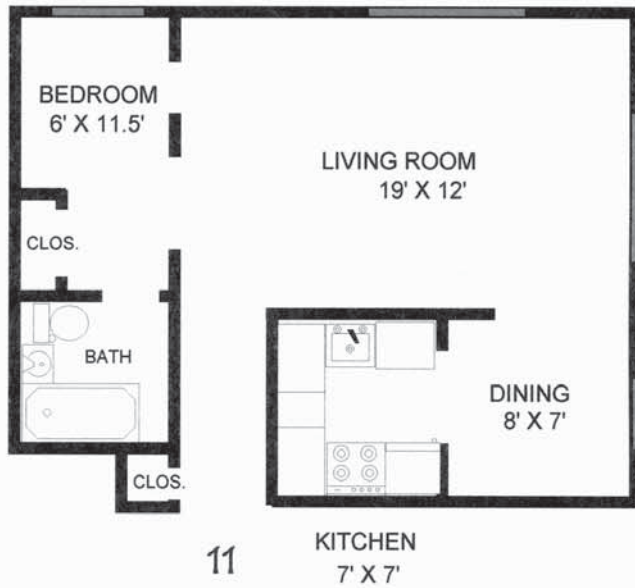

ONE BEDROOM (600 SQ. FT.)

06

ONE BEDROOM (600 SQ. FT.)

07

NOTE: All dimensions are approximate

# ST. REGIS APARTMENTS

121 WARD PARKWAY  
KANSAS CITY, MO 64112  
(816) 756-0701

JUNIOR ONE BEDROOM (500 SQ. FT.)

JUNIOR ONE BEDROOM (500 SQ. FT.)

NOTE: All dimensions are approximate