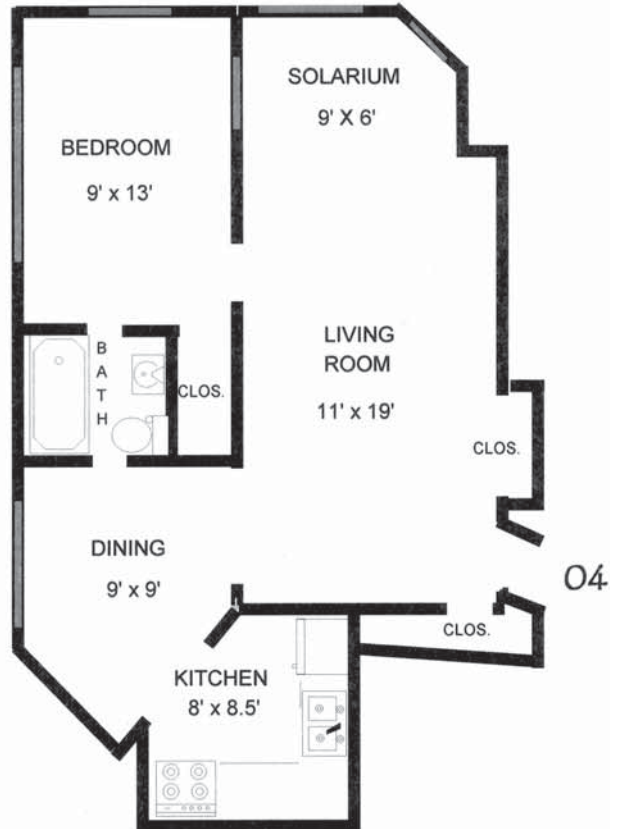

CARLYLE APARTMENTS

700 WARD PARKWAY
KANSAS CITY, MO 64112
(816) 756-0701

NOTE: All dimensions are approximate

CARLYLE APARTMENTS
 700 WARD PARKWAY
 KANSAS CITY, MO 64112
 (816) 756-0701

DELUXE STUDIO (600 SQ. FT.)
Plaza View

ONE BEDROOM (625 SQ. FT.)
Plaza View

NOTE: All dimensions are approximate

CARLYLE APARTMENTS

700 WARD PARKWAY
KANSAS CITY, MO 64112
(816) 756-0701

05

STUDIO (425 SQ. FT.)

06

STUDIO (425 SQ. FT.)