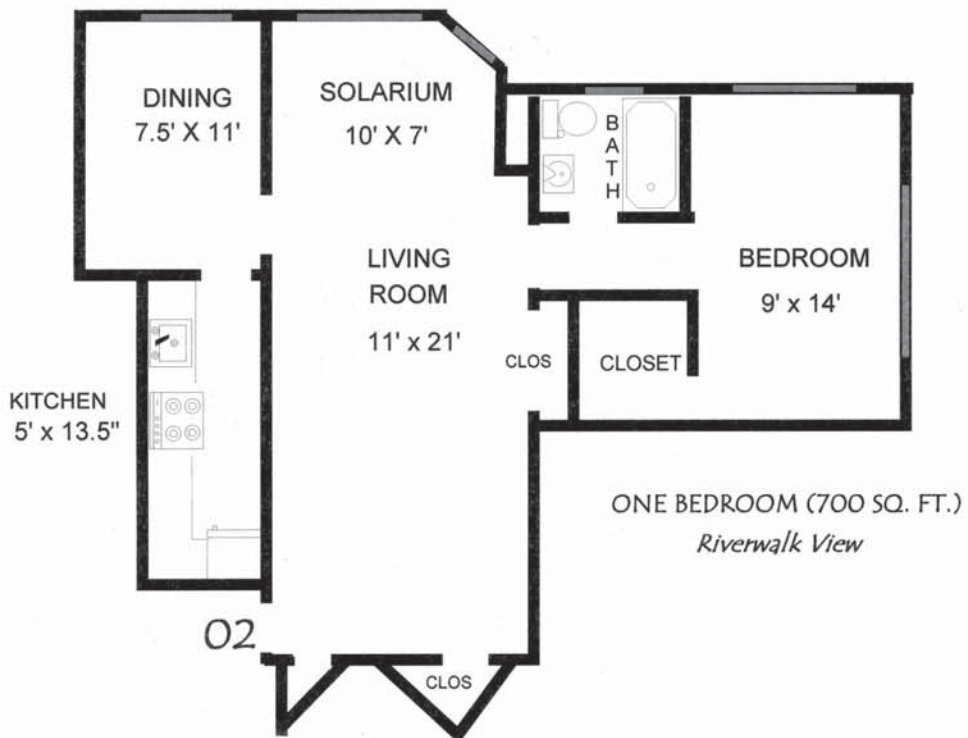

CARLYLE APARTMENTS

700 WARD PARKWAY
KANSAS CITY, MO 64112
(816) 756-0701

NOTE: All dimensions are approximate

CARLYLE APARTMENTS
 700 WARD PARKWAY
 KANSAS CITY, MO 64112
 (816) 756-0701

DELUXE STUDIO (600 SQ. FT.)
Plaza View

ONE BEDROOM (625 SQ. FT.)
Plaza View

NOTE: All dimensions are approximate

CARLYLE APARTMENTS

700 WARD PARKWAY
KANSAS CITY, MO 64112
(816) 756-0701

05

STUDIO (425 SQ. FT.)

06

STUDIO (425 SQ. FT.)