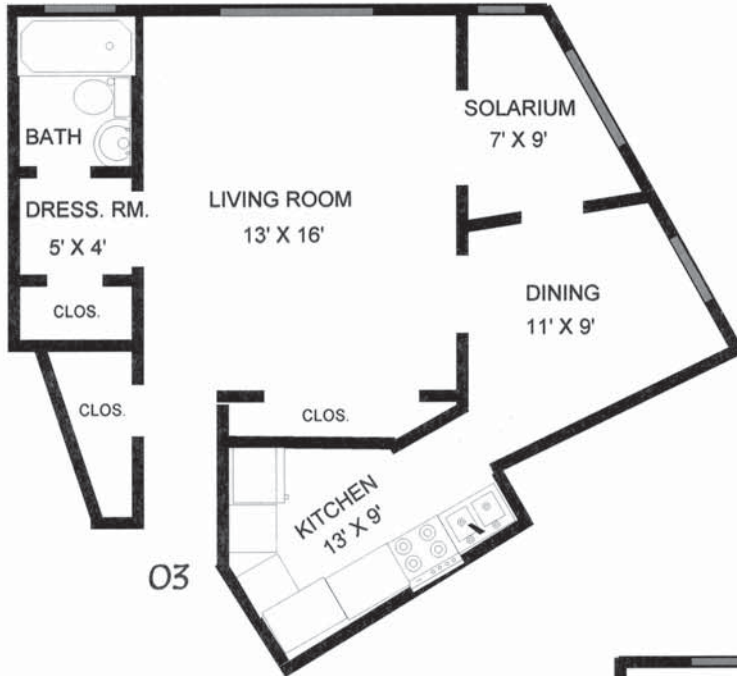

CARLYLE APARTMENTS

700 WARD PARKWAY
KANSAS CITY, MO 64112
(816) 756-0701

NOTE: All dimensions are approximate

CARLYLE APARTMENTS
 700 WARD PARKWAY
 KANSAS CITY, MO 64112
 (816) 756-0701

DELUXE STUDIO (600 SQ. FT.)
Plaza View

ONE BEDROOM (625 SQ. FT.)
Plaza View

NOTE: All dimensions are approximate

CARLYLE APARTMENTS

700 WARD PARKWAY
KANSAS CITY, MO 64112
(816) 756-0701

05

STUDIO (425 SQ. FT.)

06

STUDIO (425 SQ. FT.)