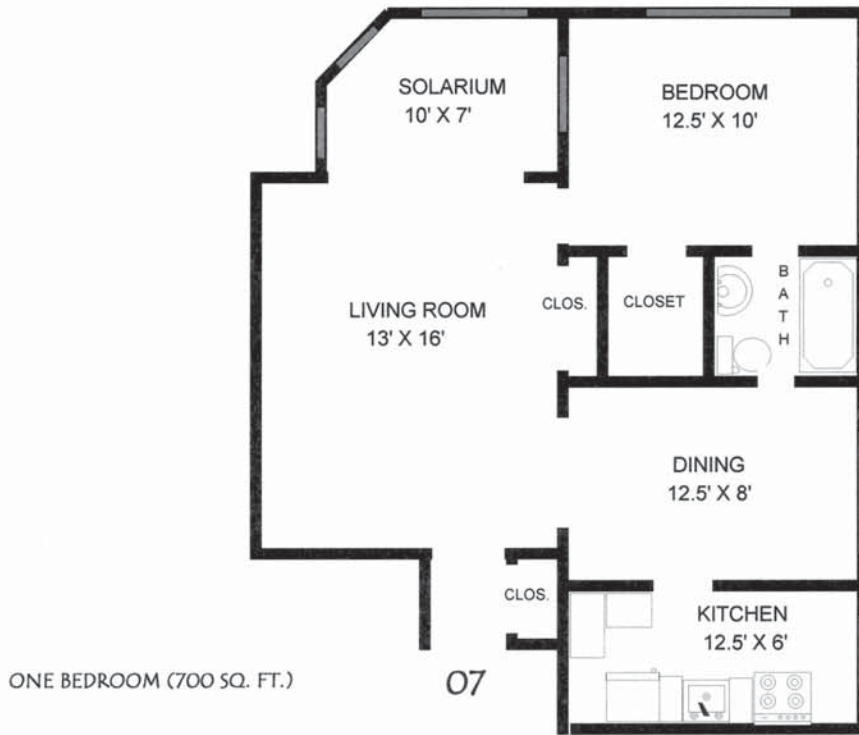

CARLYLE APARTMENTS

700 WARD PARKWAY
KANSAS CITY, MO 64112
(816) 756-0701

NOTE: All dimensions are approximate