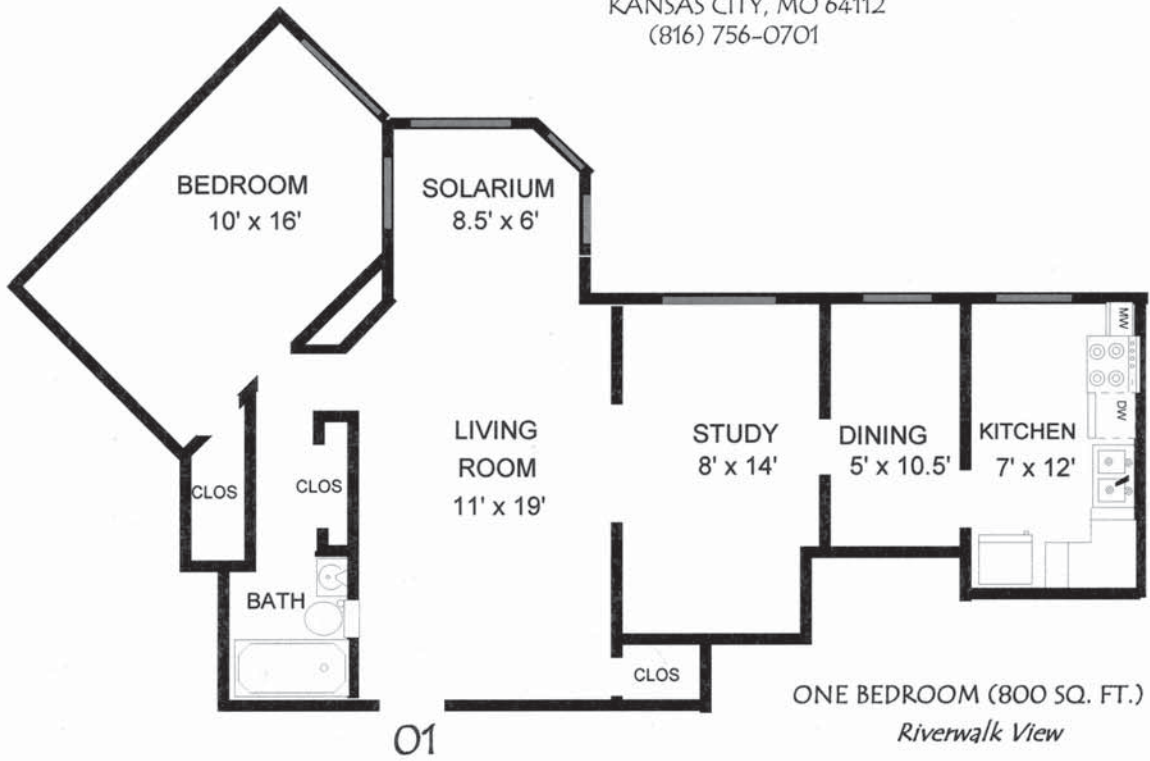

CARLYLE APARTMENTS

700 WARD PARKWAY
KANSAS CITY, MO 64112
(816) 756-0701

NOTE: All dimensions are approximate

CARLYLE APARTMENTS
 700 WARD PARKWAY
 KANSAS CITY, MO 64112
 (816) 756-0701

DELUXE STUDIO (600 SQ. FT.)
Plaza View

ONE BEDROOM (625 SQ. FT.)
Plaza View

NOTE: All dimensions are approximate

CARLYLE APARTMENTS

700 WARD PARKWAY
KANSAS CITY, MO 64112
(816) 756-0701

05

STUDIO (425 SQ. FT.)

06

STUDIO (425 SQ. FT.)