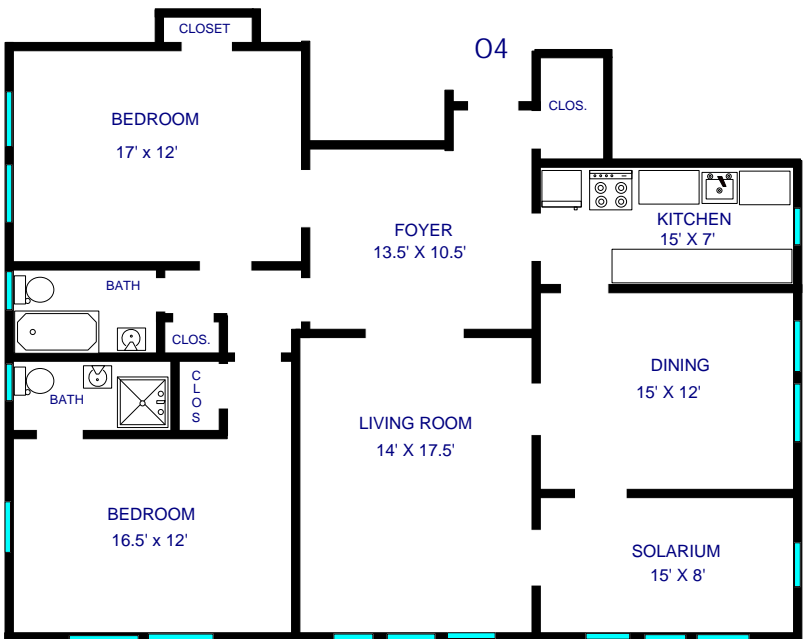

NOTE: All dimensions are approximate

# THE AMBASSADOR

3811 CANTERBURY ROAD

BALTIMORE, MD 21218

(410) 235-2712

TWO BEDROOM, TWO BATH (1,475 SQ. FT.)

TWO BEDROOM, TWO BATH (1,425 SQ. FT.)

NOTE: All dimensions are approximate

# THE AMBASSADOR

3811 CANTERBURY ROAD  
BALTIMORE, MD 21218  
(410) 235-2712

DELUXE STUDIO (475 SQ. FT.)

DELUXE STUDIO (475 SQ. FT.)

NOTE: All dimensions are approximate

# THE AMBASSADOR

3811 CANTERBURY ROAD  
BALTIMORE, MD 21218  
(410) 235-2712

ONE BEDROOM (850 SQ. FT.)  
Garden View

KITCHEN  
7.5' X 8'

ONE BEDROOM (850 SQ. FT.)  
Garden View

CLOSET

BATH

NOTE: All dimensions are approximate