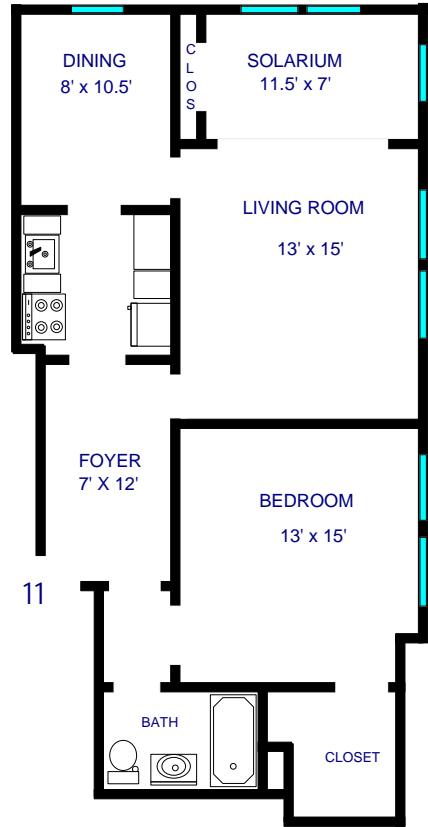

NOTE: All dimensions are approximate

# THE AMBASSADOR

3811 CANTERBURY ROAD

BALTIMORE, MD 21218

(410) 235-2712

09

ONE BEDROOM (650 SQ. FT.)

Garden View

10

ONE BEDROOM (650 SQ. FT.)

Garden View

NOTE: All dimensions are approximate

# THE AMBASSADOR

3811 CANTERBURY ROAD  
BALTIMORE, MD 21218  
(410) 235-2712

ONE BEDROOM (850 SQ. FT.)  
Garden View

KITCHEN  
7.5' X 8'

ONE BEDROOM (850 SQ. FT.)  
Garden View

CLOSET

BATH

NOTE: All dimensions are approximate