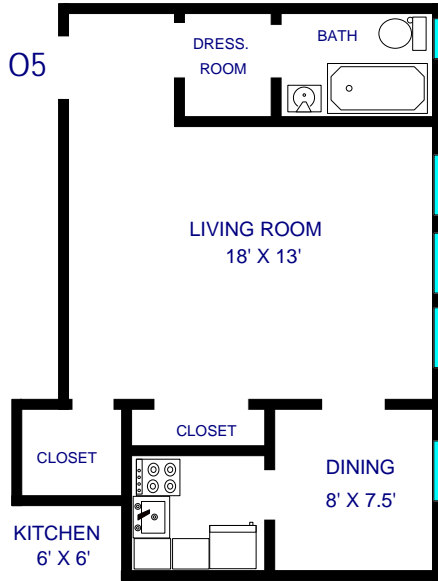

NOTE: All dimensions are approximate

# THE AMBASSADOR

3811 CANTERBURY ROAD

BALTIMORE, MD 21218

(410) 235-2712

TWO BEDROOM, TWO BATH (1,475 SQ. FT.)

TWO BEDROOM, TWO BATH (1,425 SQ. FT.)

NOTE: All dimensions are approximate

# THE AMBASSADOR

3811 CANTERBURY ROAD  
BALTIMORE, MD 21218  
(410) 235-2712

DELUXE STUDIO (475 SQ. FT.)

DELUXE STUDIO (475 SQ. FT.)

NOTE: All dimensions are approximate

# THE AMBASSADOR

3811 CANTERBURY ROAD  
BALTIMORE, MD 21218  
(410) 235-2712

ONE BEDROOM (850 SQ. FT.)  
Garden View

KITCHEN  
7.5' X 8'

ONE BEDROOM (850 SQ. FT.)  
Garden View

CLOSET

BATH

NOTE: All dimensions are approximate