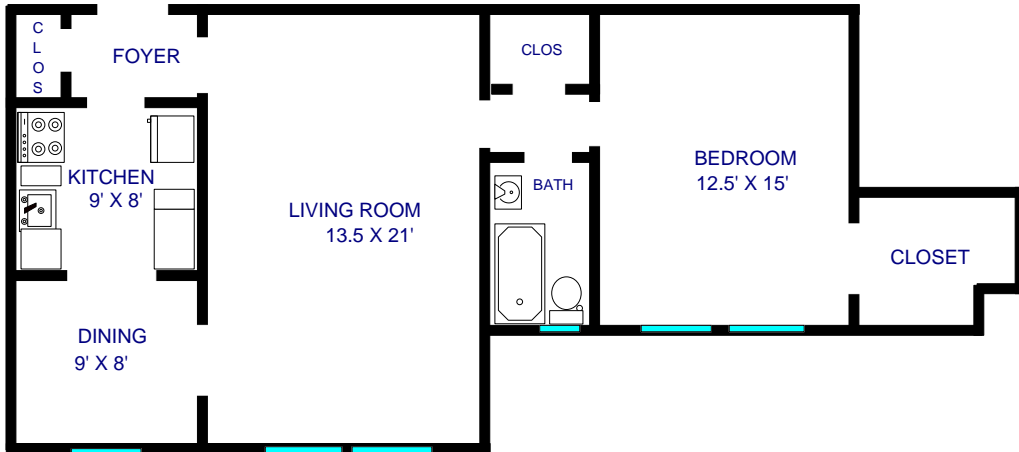

# THE AMBASSADOR

3811 CANTERBURY ROAD

BALTIMORE, MD 21218

(410) 235-2712

01

ONE BEDROOM (775 SQ. FT.)

02

ONE BEDROOM (775 SQ. FT.)

NOTE: All dimensions are approximate

# THE AMBASSADOR

3811 CANTERBURY ROAD

BALTIMORE, MD 21218

(410) 235-2712

TWO BEDROOM, TWO BATH (1,475 SQ. FT.)

TWO BEDROOM, TWO BATH (1,425 SQ. FT.)

NOTE: All dimensions are approximate

# THE AMBASSADOR

3811 CANTERBURY ROAD  
BALTIMORE, MD 21218  
(410) 235-2712

ONE BEDROOM (850 SQ. FT.)  
Garden View

KITCHEN  
7.5' X 8'

ONE BEDROOM (850 SQ. FT.)  
Garden View

CLOSET

BATH

NOTE: All dimensions are approximate