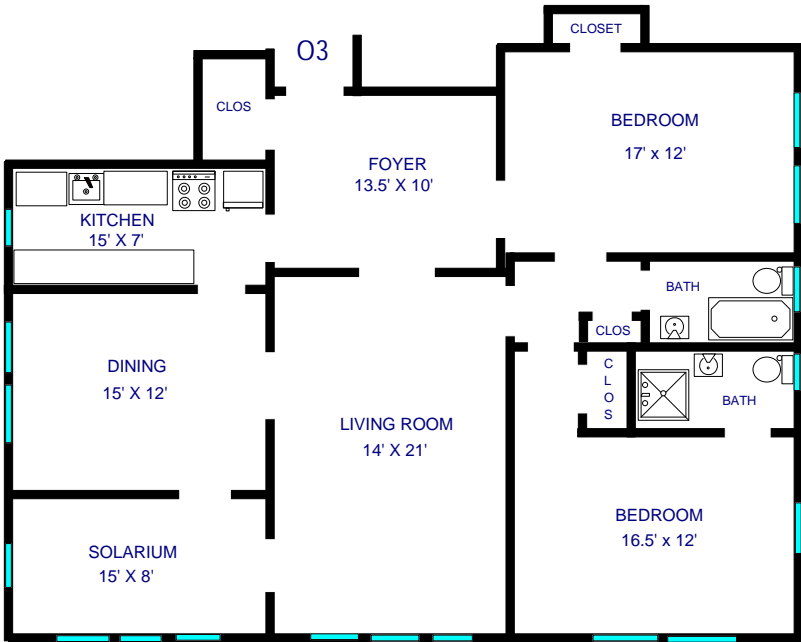

# THE AMBASSADOR

3811 CANTERBURY ROAD

BALTIMORE, MD 21218

(410) 235-2712

01

ONE BEDROOM (775 SQ. FT.)

02

ONE BEDROOM (775 SQ. FT.)

NOTE: All dimensions are approximate

# THE AMBASSADOR

3811 CANTERBURY ROAD

BALTIMORE, MD 21218

(410) 235-2712

TWO BEDROOM, TWO BATH (1,475 SQ. FT.)

TWO BEDROOM, TWO BATH (1,425 SQ. FT.)

NOTE: All dimensions are approximate

# THE AMBASSADOR

3811 CANTERBURY ROAD  
BALTIMORE, MD 21218  
(410) 235-2712

ONE BEDROOM (850 SQ. FT.)  
Garden View

KITCHEN  
7.5' X 8'

ONE BEDROOM (850 SQ. FT.)  
Garden View

CLOSET

BATH

NOTE: All dimensions are approximate