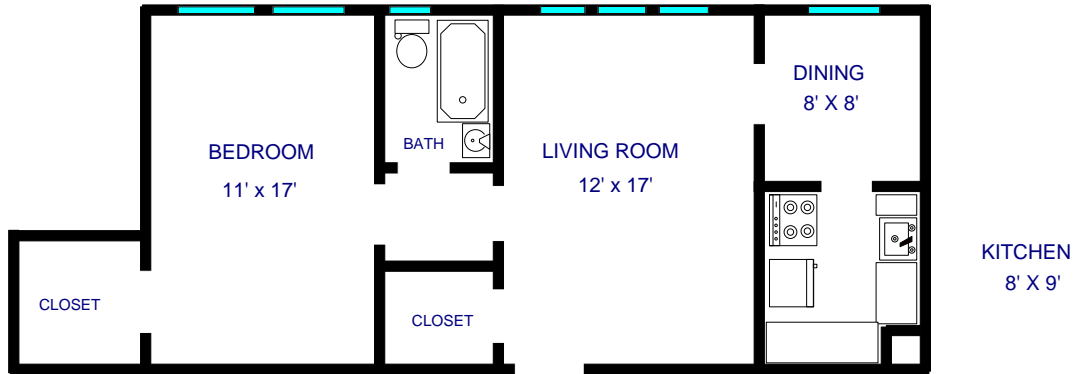

NOTE: All dimensions are approximate

# THE AMBASSADOR

3811 CANTERBURY ROAD

BALTIMORE, MD 21218

(410) 235-2712

09

ONE BEDROOM (650 SQ. FT.)

Garden View

10

ONE BEDROOM (650 SQ. FT.)

Garden View

NOTE: All dimensions are approximate

# THE AMBASSADOR

3811 CANTERBURY ROAD  
BALTIMORE, MD 21218  
(410) 235-2712

ONE BEDROOM (850 SQ. FT.)  
Garden View

KITCHEN  
7.5' X 8'

ONE BEDROOM (850 SQ. FT.)  
Garden View

CLOSET

BATH

NOTE: All dimensions are approximate