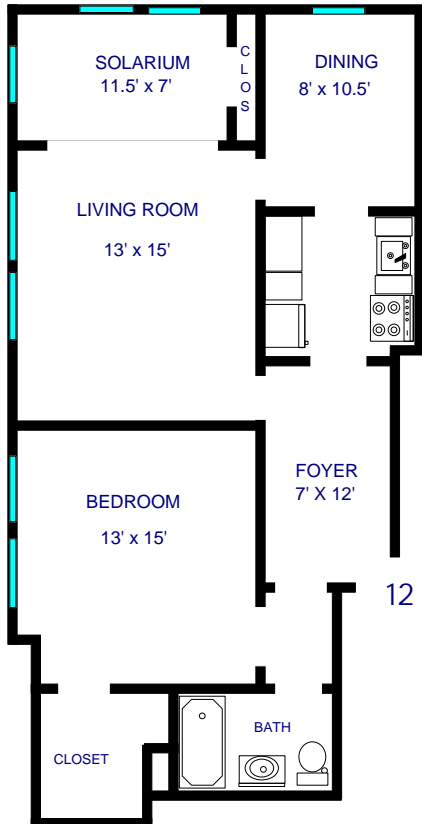

NOTE: All dimensions are approximate

# THE AMBASSADOR

3811 CANTERBURY ROAD

BALTIMORE, MD 21218

(410) 235-2712

TWO BEDROOM, TWO BATH (1,475 SQ. FT.)

TWO BEDROOM, TWO BATH (1,425 SQ. FT.)

NOTE: All dimensions are approximate

ONE BEDROOM (650 SQ. FT.)

Garden View

NOTE: All dimensions are approximate

# THE AMBASSADOR

3811 CANTERBURY ROAD  
BALTIMORE, MD 21218  
(410) 235-2712

ONE BEDROOM (850 SQ. FT.)  
Garden View

KITCHEN  
7.5' X 8'

ONE BEDROOM (850 SQ. FT.)  
Garden View

CLOSET

BATH

NOTE: All dimensions are approximate