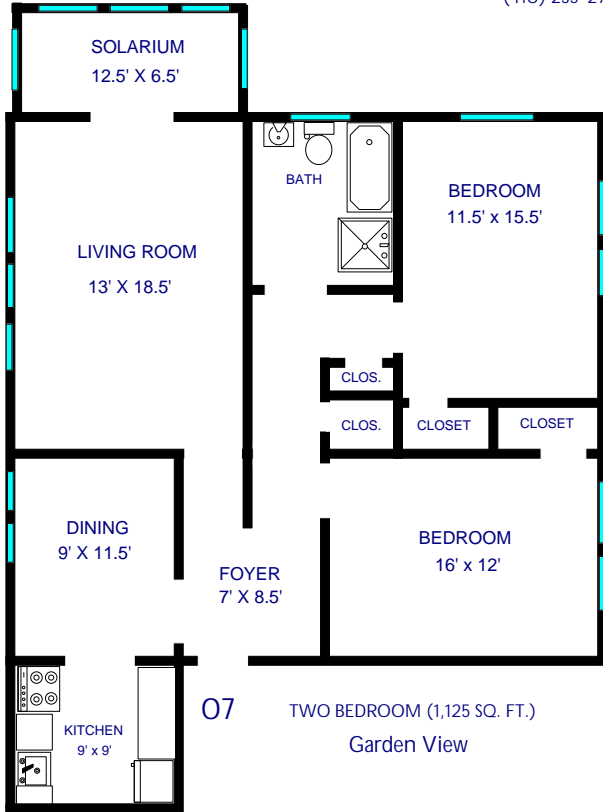

DELUXE STUDIO (475 SQ. FT.)

THE AMBASSADOR

3811 CANTERBURY ROAD
BALTIMORE, MD 21218
(410) 235-2712

NOTE: All dimensions are approximate