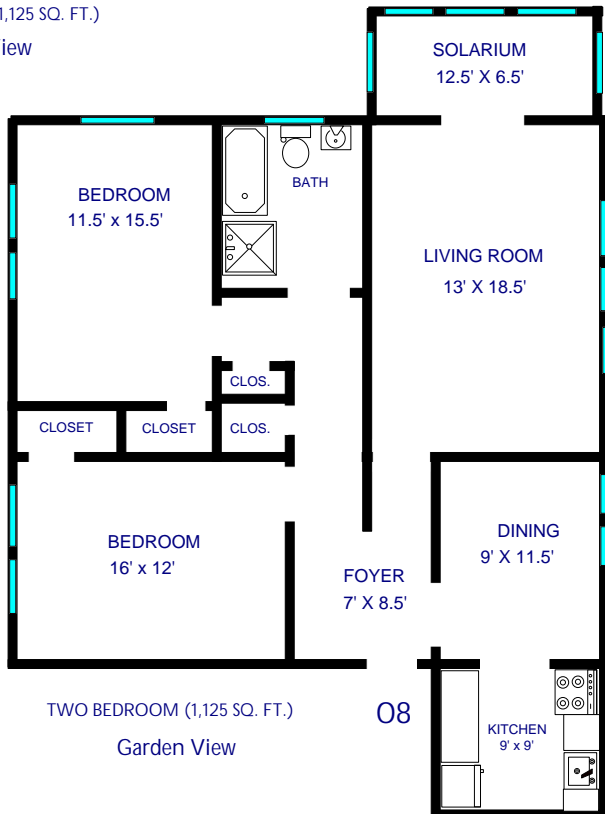

DELUXE STUDIO (475 SQ. FT.)

THE AMBASSADOR

3811 CANTERBURY ROAD
BALTIMORE, MD 21218
(410) 235-2712

NOTE: All dimensions are approximate